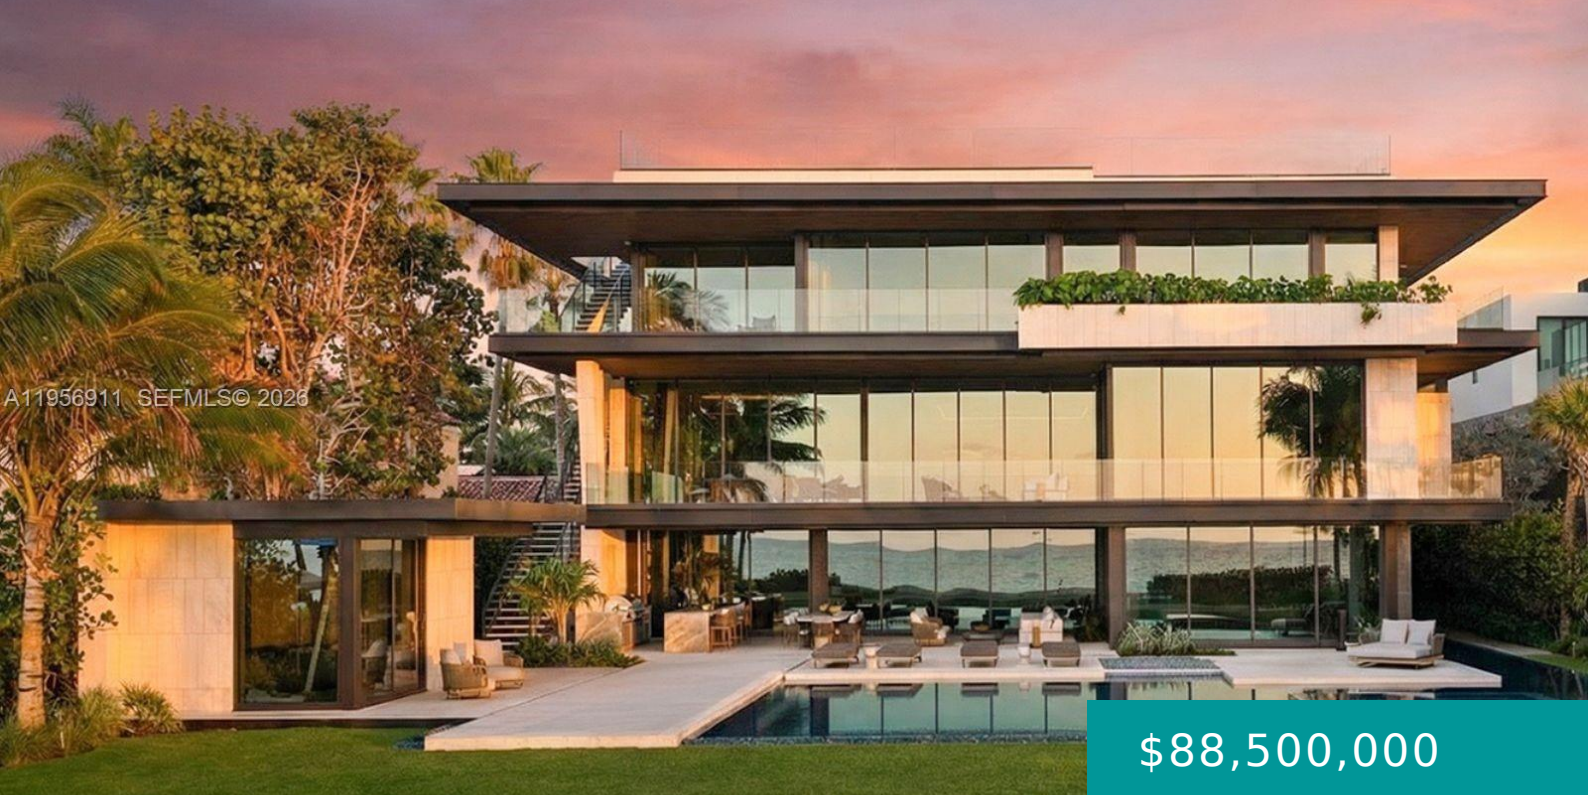

A11956911 SEFMLS© 2026

$88,500,000

255 OCEAN BLVD

<https://miamirealestateinc.com>

GOLDEN BEACH SEC C PB 9-52 LOT 34 & 35 BLK A LOT SIZE 100.000 X 284 OR 19346-0053 09 2000 5 Step Inside With Me! 255 Ocean is the most magnificent modern mansion to ever come to market on the private sands of Golden Beach. Newly completed by TREO and SDH Studio, the façade [...]

- 7 beds
- 14 baths
- SingleFamilyResidence
- Residential
- Active
- 17507 sq ft

Basics

Category: Residential

Status: Active

Bathrooms: 14 baths

Area: 17507 sq ft

Year built: 2026

Subdivision Name: GOLDEN BEACH SEC C

Type: SingleFamilyResidence

Bedrooms: 7 beds

Half baths: 2 half baths

Lot size: 28400, 28400 sq ft

View: Ocean

County: Miami-Dade